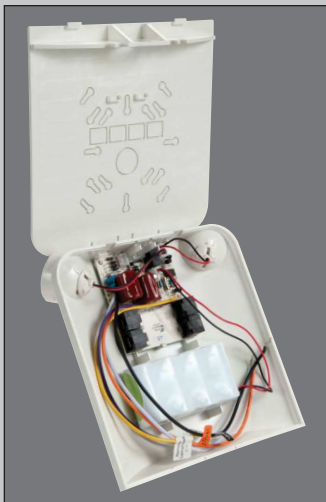

PathLinx Series
LEMRO

SURE-LITES

Cooper Lighting
by **EAT•N**

PathLinx™

LED Emergency Light
with Rotatable Optics

LEMRO

Features

- Aesthetic, compact, thin profile design blends into commercial spaces
- AccuLED adjustable optics optimize coverage up to 25'
- EZ Hang simplifies installation and reduces labor
- EZ Key battery disconnect simplifies installation and protects the battery
- Five-year product warranty
- Fifteen-year prorated battery warranty
- Maintenance-free NiCad battery and LED
- UL 924 damp location listed; 0°C to 40°C rated; 120V/277V

Product Features

EZ Hang Installation Feature

The EZ Hang feature allows the installer to mount the back plate first so that both hands are available for wiring. The fixture hangs from the back plate during the wiring process and then snaps into place.

EZ Key Power Disconnect

The patented EZ Key is an external battery disconnect that allows the product to be shipped with the battery connected internally. This prevents battery drain during the construction cycle to ensure that the battery isn't damaged and is fully charged for inspection. EZ Key also saves the labor of internally connecting the battery after construction is complete.

AccuLED Optics

Patented AccuLED precision engineered optics display sharp cutoffs and an oval light pattern. This optimizes the path of egress per UL924 standards, resulting in fewer fixtures required as compared to similarly priced competitive products. The lens swivel feature within the AccuLED optics provide the opportunity of forward-throw of egress lighting and has a full 360° of rotation.